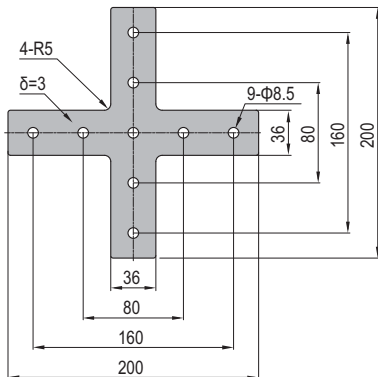

Connecting Elements
连接件

Joining Plate **New!**
连接板

Material: zinc plated steel
材质: 碳钢镀锌

PG40-4040-01
40系列-4040-01

| X | Fastening Set | Y | Fastening Set |
|---|---------------------------|---|---------------------------------|
| | M8x12 Bolt zinc plated | | M8x12 Bolt zinc plated |
| | M8 Washer zinc plated | | M8 Washer zinc plated |
| | M8T Nut nickel plated | | M8 Pre-set Nut nickel plated |

PG40-4040-02
40系列-4040-02

PG40-4040-03
40系列-4040-03

| Description 产品描述 | Fastening Set 紧固组件 | Mass 重量 (g) | Part No. 订购编号 |
|--|-----------------------|-------------------|---------------------|
| PG40-4040-01 (pcs) 40系列-4040-01 (单个供货) | | 219 | 3.53.40.4040.01 |
| PG40-4040-01 (set X) 40系列-4040-01 (成套供货X) | 5xX | 304 | 3.53.40.4040.01.STX |
| PG40-4040-01 (set Y) 40系列-4040-01 (成套供货Y) | 5xY | 349 | 3.53.40.4040.01.STY |
| PG40-4040-02 (pcs) 40系列-4040-02 (单个供货) | | 220 | 3.53.40.4040.02 |
| PG40-4040-02 (set X) 40系列-4040-02 (成套供货X) | 5xX | 305 | 3.53.40.4040.02.STX |
| PG40-4040-02 (set Y) 40系列-4040-02 (成套供货Y) | 5xY | 350 | 3.53.40.4040.02.STY |
| PG40-4040-03 (pcs) 40系列-4040-03 (单个供货) | | 400 | 3.53.40.4040.03 |
| PG40-4040-03 (set X) 40系列-4040-03 (成套供货X) | 9xX | 553 | 3.53.40.4040.03.STX |
| PG40-4040-03 (set Y) 40系列-4040-03 (成套供货Y) | 9xY | 634 | 3.53.40.4040.03.STY |