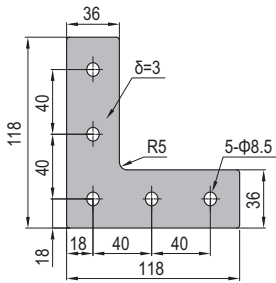

Connecting Elements
连接件

Joining Plate **New!**
连接板

Material: zinc plated steel
材质: 碳钢镀锌

PG40-4040-01
40系列-4040-01

| X | Fastening Set | Y | Fastening Set |
|---|---------------------------|---|---------------------------------|
| | M8x12 Bolt zinc plated | | M8x12 Bolt zinc plated |
| | M8 Washer zinc plated | | M8 Washer zinc plated |
| | M8T Nut nickel plated | | M8 Pre-set Nut nickel plated |

PG40-4040-02
40系列-4040-02

PG40-4040-03
40系列-4040-03

| Description 产品描述 | Fastening Set 紧固组件 | Mass 重量 (g) | Part No. 订购编号 |
|--|-----------------------|-------------------|---------------------|
| PG40-4040-01 (pcs) 40系列-4040-01 (单个供货) | | 219 | 3.53.40.4040.01 |
| PG40-4040-01 (set X) 40系列-4040-01 (成套供货X) | 5xX | 304 | 3.53.40.4040.01.STX |
| PG40-4040-01 (set Y) 40系列-4040-01 (成套供货Y) | 5xY | 349 | 3.53.40.4040.01.STY |
| PG40-4040-02 (pcs) 40系列-4040-02 (单个供货) | | 220 | 3.53.40.4040.02 |
| PG40-4040-02 (set X) 40系列-4040-02 (成套供货X) | 5xX | 305 | 3.53.40.4040.02.STX |
| PG40-4040-02 (set Y) 40系列-4040-02 (成套供货Y) | 5xY | 350 | 3.53.40.4040.02.STY |
| PG40-4040-03 (pcs) 40系列-4040-03 (单个供货) | | 400 | 3.53.40.4040.03 |
| PG40-4040-03 (set X) 40系列-4040-03 (成套供货X) | 9xX | 553 | 3.53.40.4040.03.STX |
| PG40-4040-03 (set Y) 40系列-4040-03 (成套供货Y) | 9xY | 634 | 3.53.40.4040.03.STY |