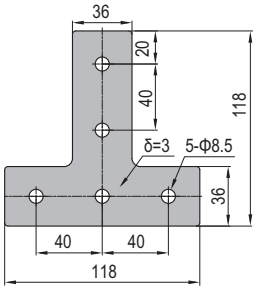

Connecting Elements
连接件

Joining Plate **New!**
连接板

Material: zinc plated steel
材质: 碳钢镀锌

PG40-4040-01
40系列-4040-01

| X | Fastening Set | Y | Fastening Set |
|---|---------------------------|---|---------------------------------|
| | M8x12 Bolt zinc plated | | M8x12 Bolt zinc plated |
| | M8 Washer zinc plated | | M8 Washer zinc plated |
| | M8T Nut nickel plated | | M8 Pre-set Nut nickel plated |

PG40-4040-02
40系列-4040-02

PG40-4040-03
40系列-4040-03

| Description 产品描述 | Fastening Set 紧固组件 | Mass 重量 (g) | Part No. 订购编号 |
|--|-----------------------|-------------------|---------------------|
| PG40-4040-01 (pcs) 40系列-4040-01 (单个供货) | | 219 | 3.53.40.4040.01 |
| PG40-4040-01 (set X) 40系列-4040-01 (成套供货X) | 5xX | 304 | 3.53.40.4040.01.STX |
| PG40-4040-01 (set Y) 40系列-4040-01 (成套供货Y) | 5xY | 349 | 3.53.40.4040.01.STY |
| PG40-4040-02 (pcs) 40系列-4040-02 (单个供货) | | 220 | 3.53.40.4040.02 |
| PG40-4040-02 (set X) 40系列-4040-02 (成套供货X) | 5xX | 305 | 3.53.40.4040.02.STX |
| PG40-4040-02 (set Y) 40系列-4040-02 (成套供货Y) | 5xY | 350 | 3.53.40.4040.02.STY |
| PG40-4040-03 (pcs) 40系列-4040-03 (单个供货) | | 400 | 3.53.40.4040.03 |
| PG40-4040-03 (set X) 40系列-4040-03 (成套供货X) | 9xX | 553 | 3.53.40.4040.03.STX |
| PG40-4040-03 (set Y) 40系列-4040-03 (成套供货Y) | 9xY | 634 | 3.53.40.4040.03.STY |