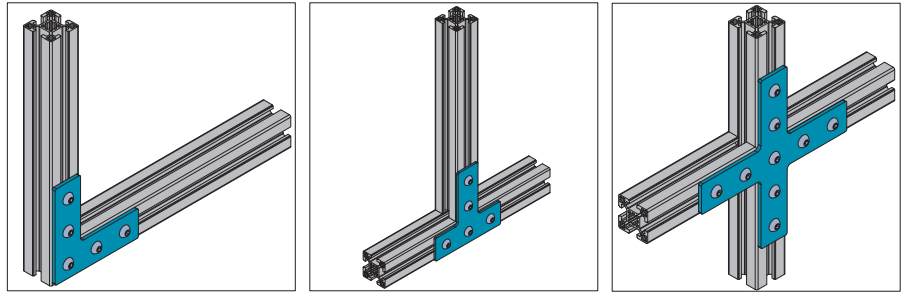

Connecting Elements
连接件

Joining Plate **New!**
连接板

Material: zinc plated steel
材质: 碳钢镀锌

PG40-4040-01
40系列-4040-01

| X | Fastening Set | Y | Fastening Set |
|---|---------------------------|---|---------------------------------|
| | M8x12 Bolt zinc plated | | M8x12 Bolt zinc plated |
| | M8 Washer zinc plated | | M8 Washer zinc plated |
| | M8T Nut nickel plated | | M8 Pre-set Nut nickel plated |

PG40-4040-02
40系列-4040-02

PG40-4040-03
40系列-4040-03

| Description 产品描述 | Fastening Set 紧固组件 | Mass 重量 (g) | Part No. 订购编号 |
|--|-----------------------|-------------------|---------------------|
| PG40-4040-01 (pcs) 40系列-4040-01 (单个供货) | | 219 | 3.53.40.4040.01 |
| PG40-4040-01 (set X) 40系列-4040-01 (成套供货X) | 5xX | 304 | 3.53.40.4040.01.STX |
| PG40-4040-01 (set Y) 40系列-4040-01 (成套供货Y) | 5xY | 349 | 3.53.40.4040.01.STY |
| PG40-4040-02 (pcs) 40系列-4040-02 (单个供货) | | 220 | 3.53.40.4040.02 |
| PG40-4040-02 (set X) 40系列-4040-02 (成套供货X) | 5xX | 305 | 3.53.40.4040.02.STX |
| PG40-4040-02 (set Y) 40系列-4040-02 (成套供货Y) | 5xY | 350 | 3.53.40.4040.02.STY |
| PG40-4040-03 (pcs) 40系列-4040-03 (单个供货) | | 400 | 3.53.40.4040.03 |
| PG40-4040-03 (set X) 40系列-4040-03 (成套供货X) | 9xX | 553 | 3.53.40.4040.03.STX |
| PG40-4040-03 (set Y) 40系列-4040-03 (成套供货Y) | 9xY | 634 | 3.53.40.4040.03.STY |