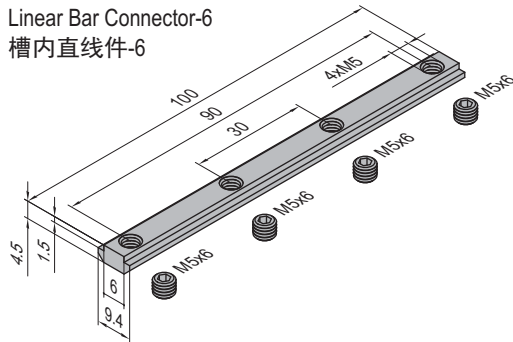

Connecting Elements
连接件

Linear Bar Connector (with top thread)
槽内直线件 (含顶丝)
Material: zinc plated steel
材质: 碳钢镀锌

Linear Bar Connector-6
槽内直线件-6

Linear Bar Connector-8
槽内直线件-8

Linear Bar Connector-10
槽内直线件-10

Description 产品描述	Mass 重量 (g/pcs)	Part No. 订购编号
Linear Bar Connector-6 (with top thread) 槽内直线件-6 (含顶丝)	27	3.51.06
Linear Bar Connector-8 (with top thread) 槽内直线件-8 (含顶丝)	65	3.51.08
Linear Bar Connector-10 (with top thread) 槽内直线件-10 (含顶丝)	132	3.51.10