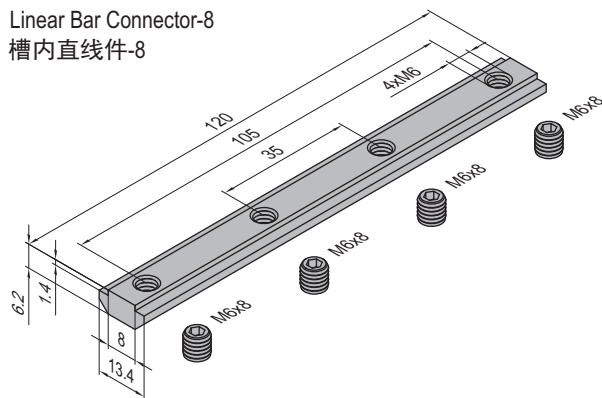

Connecting Elements
连接件

Linear Bar Connector (with top thread)
槽内直线件 (含顶丝)
Material: zinc plated steel
材质: 碳钢镀锌

Linear Bar Connector-6
槽内直线件-6

Linear Bar Connector-8
槽内直线件-8

Linear Bar Connector-10
槽内直线件-10

Description 产品描述	Mass 重量 (g/pcs)	Part No. 订购编号
Linear Bar Connector-6 (with top thread) 槽内直线件-6 (含顶丝)	27	3.51.06
Linear Bar Connector-8 (with top thread) 槽内直线件-8 (含顶丝)	65	3.51.08
Linear Bar Connector-10 (with top thread) 槽内直线件-10 (含顶丝)	132	3.51.10