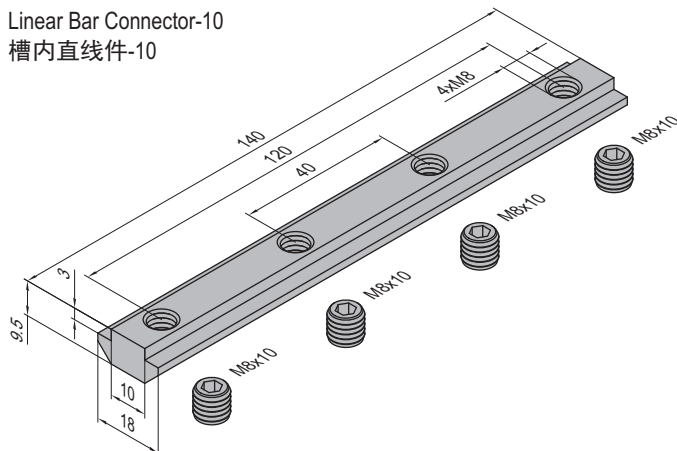

Connecting Elements
连接件

Linear Bar Connector (with top thread)
槽内直线件 (含顶丝)
Material: zinc plated steel
材质: 碳钢镀锌

Linear Bar Connector-6
槽内直线件-6

Linear Bar Connector-8
槽内直线件-8

Linear Bar Connector-10
槽内直线件-10

Description 产品描述	Mass 重量 (g/pcs)	Part No. 订购编号
Linear Bar Connector-6 (with top thread) 槽内直线件-6 (含顶丝)	27	3.51.06
Linear Bar Connector-8 (with top thread) 槽内直线件-8 (含顶丝)	65	3.51.08
Linear Bar Connector-10 (with top thread) 槽内直线件-10 (含顶丝)	132	3.51.10