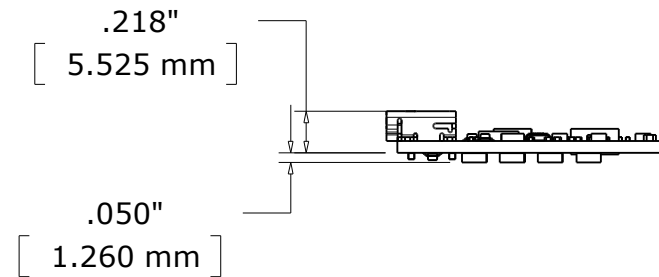

MOT0109_0 Mechanical Drawing

MOT0109_0 Enclosure Mechanical Drawing

.528"
[13.416 mm]