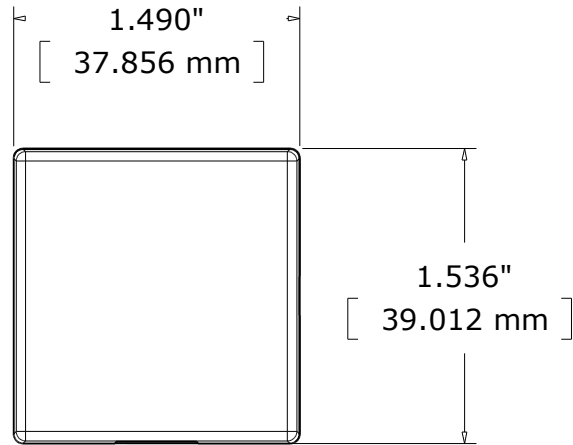

MOT0109_0 Mechanical Drawing

MOT0109_0 Enclosure Mechanical Drawing

.528"
[13.416 mm]