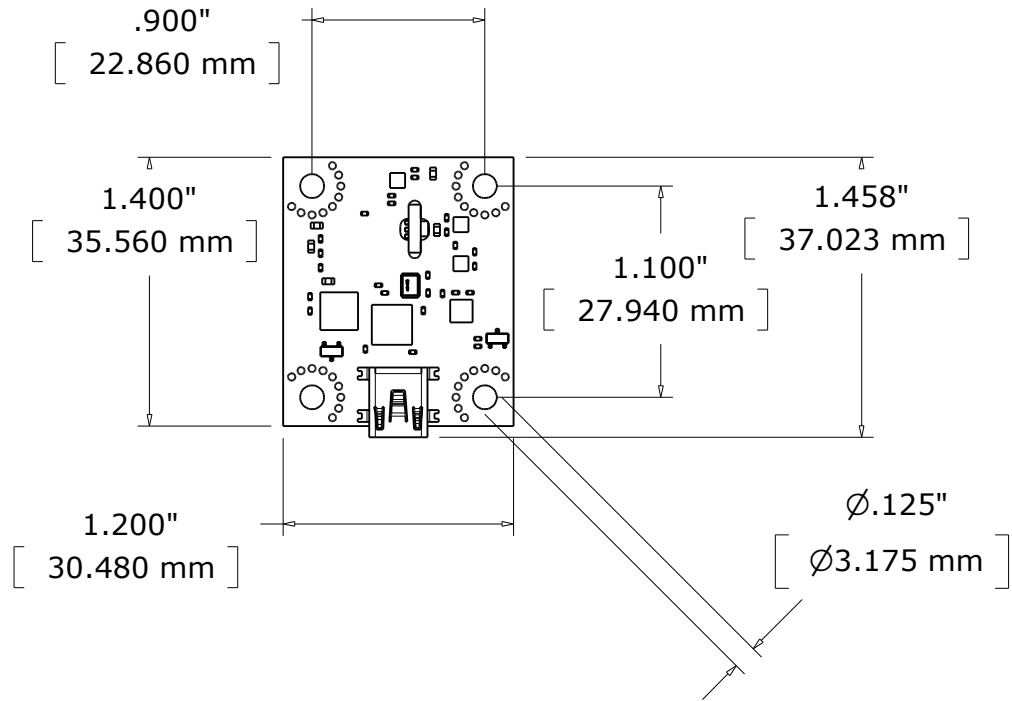

MOT0109_0 Mechanical Drawing

MOT0109_0 Enclosure Mechanical Drawing

.528"
[13.416 mm]