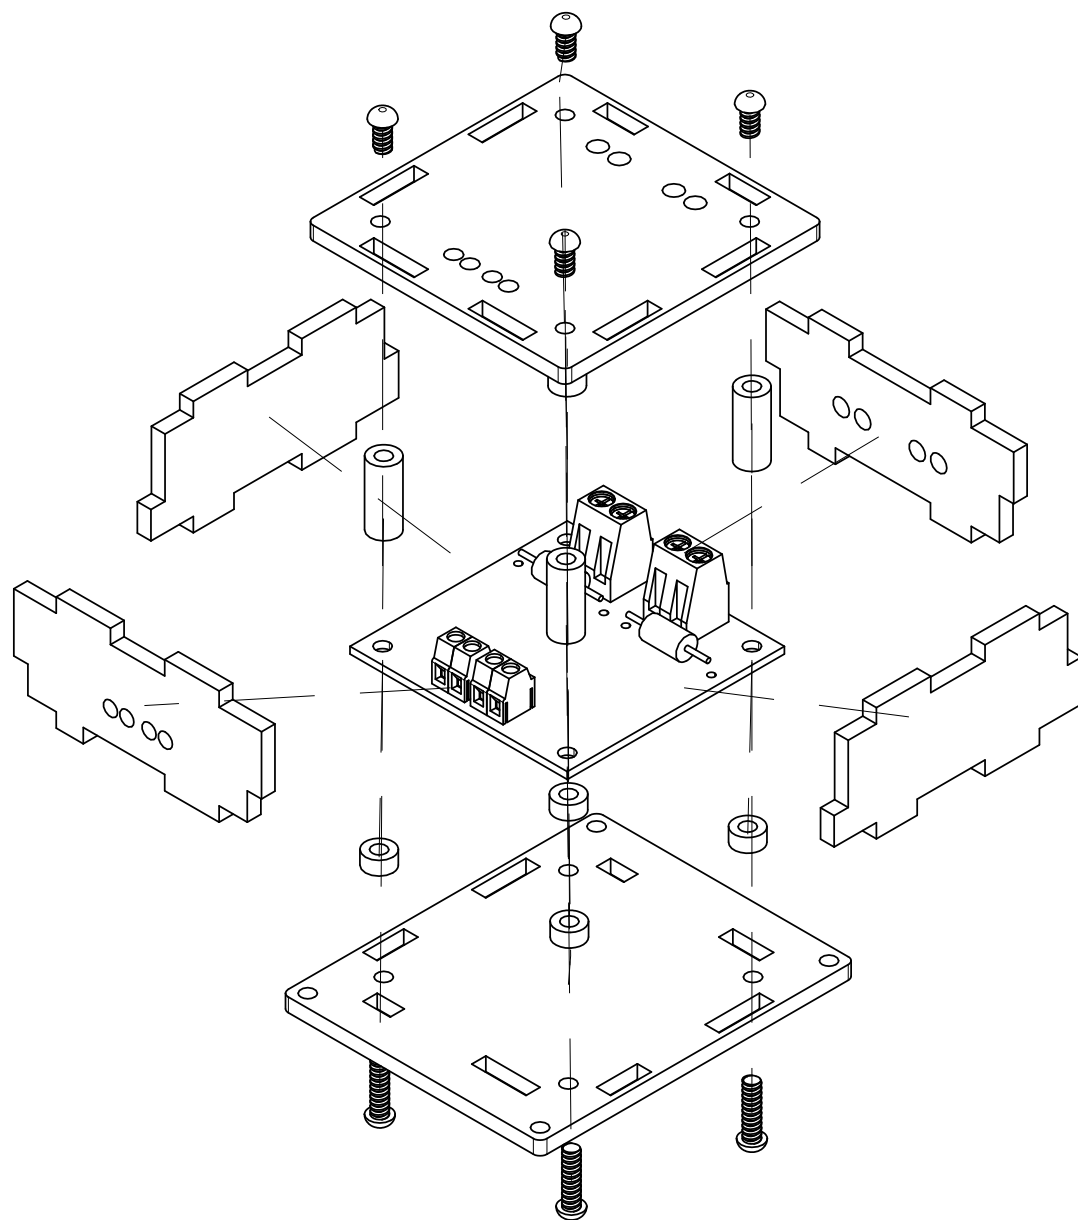

Phidget Enclosure Assembly Instructions

PN 3822 : Acrylic Enclosure for the 3053 Dual Solid State Relay Board

Contents of Enclosure Kit

x4

x4

x4

x4

Assembly Instructions