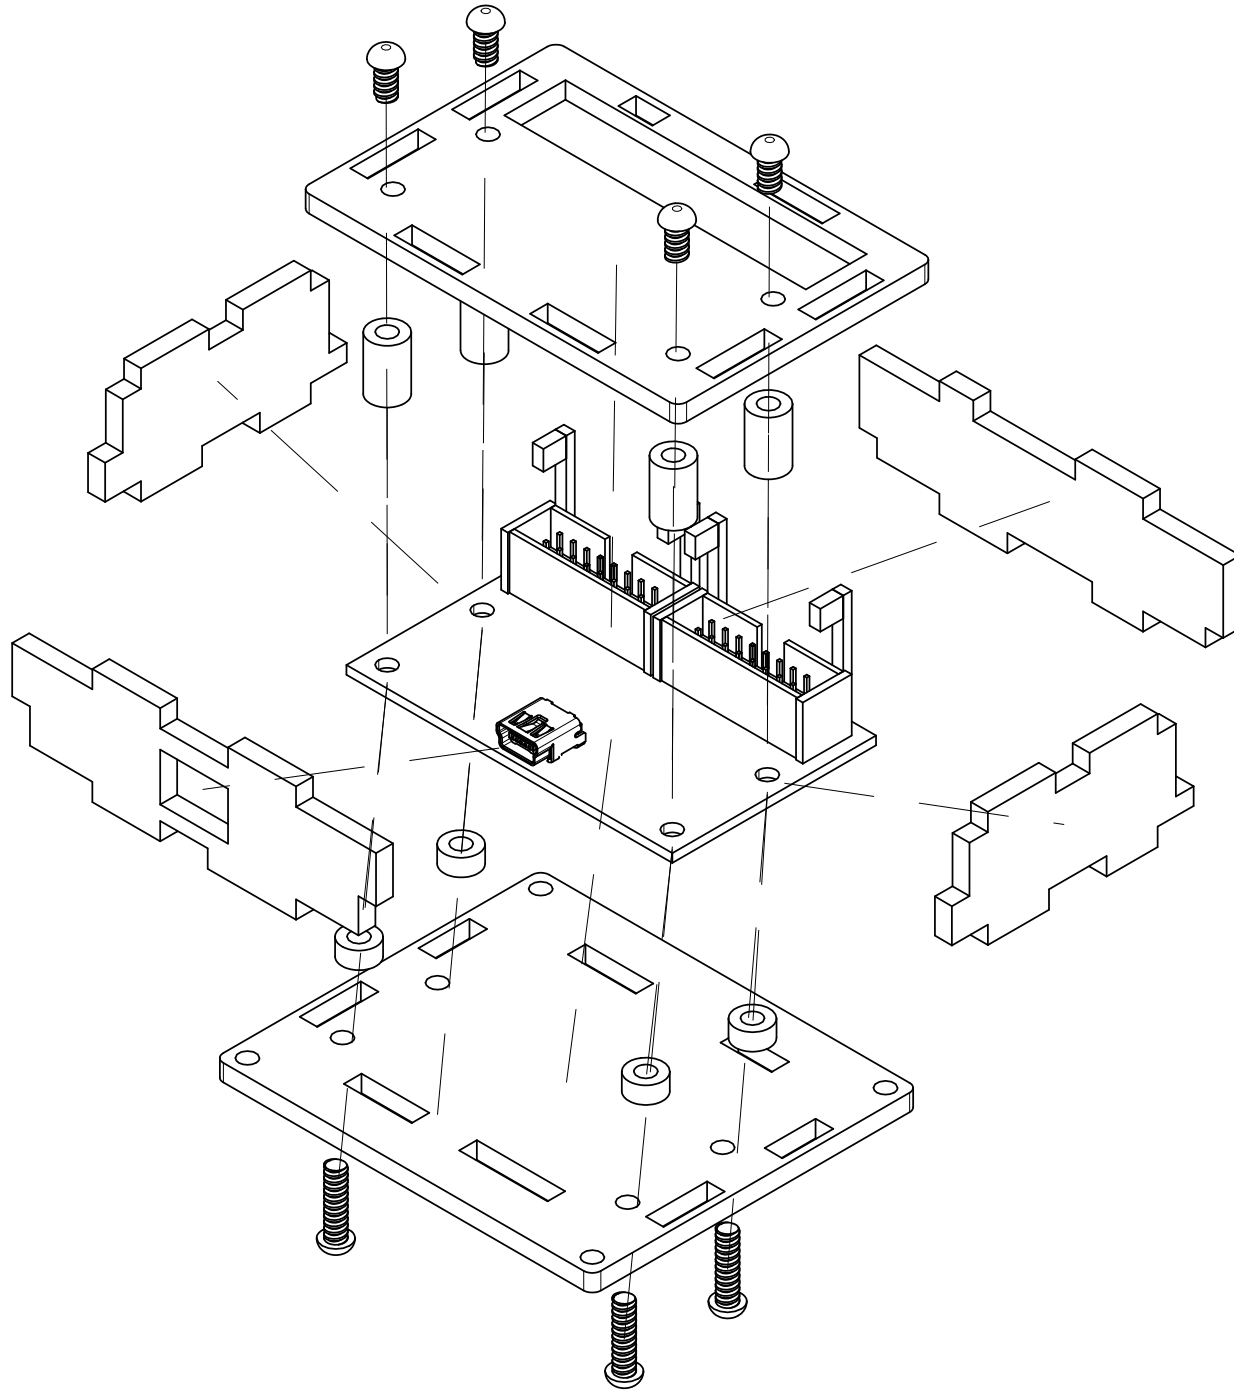

# Phidget Enclosure Assembly Instructions

PN 3819 : Acrylic Enclosure for the 1204 PhidgetTextLCD Adapter

# Contents of Enclosure Kit

-  x4
-  x4
-  x4
-  x4