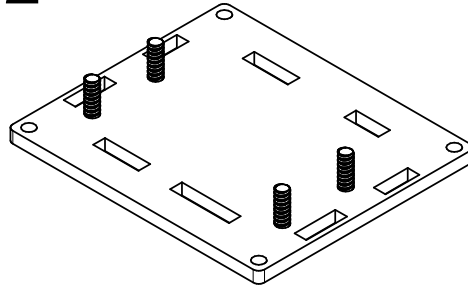

Assembly Instructions

1

2

3

4

5

6