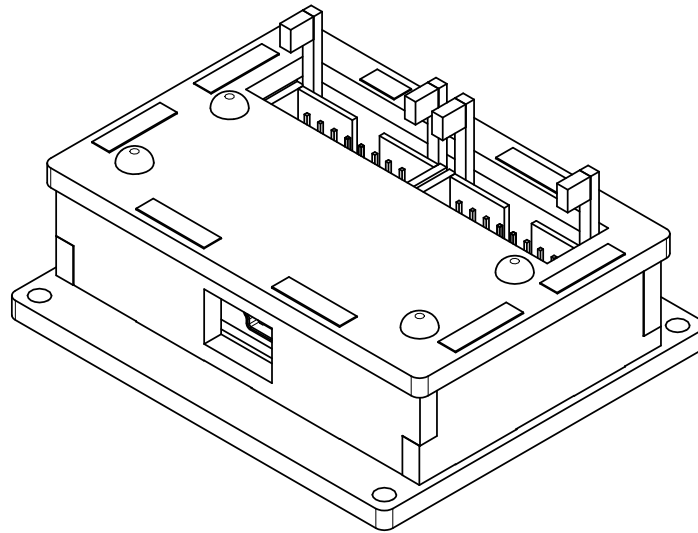

# Phidget Enclosure Assembly Instructions

PN 3819 : Acrylic Enclosure for the 1204 PhidgetTextLCD Adapter

# Contents of Enclosure Kit

-  x4
-  x4
-  x4
-  x4