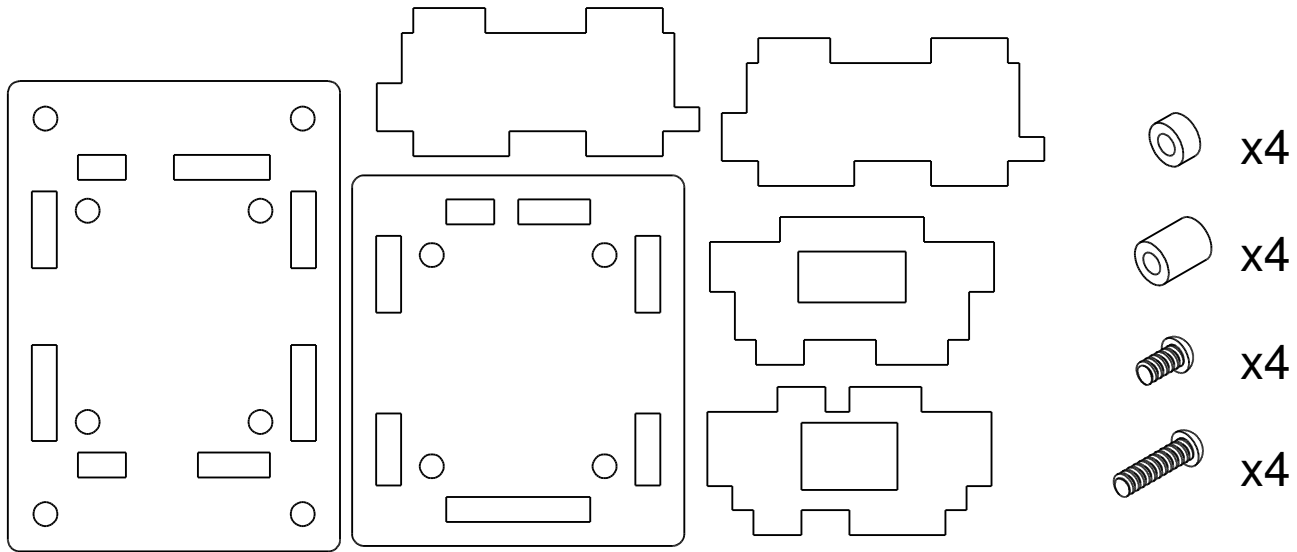

Phidget Enclosure Assembly Instructions

PN 3815 : Acrylic Enclosure for the 1057 PhidgetEncoder HighSpeed

Contents of Enclosure Kit

Assembly Instructions