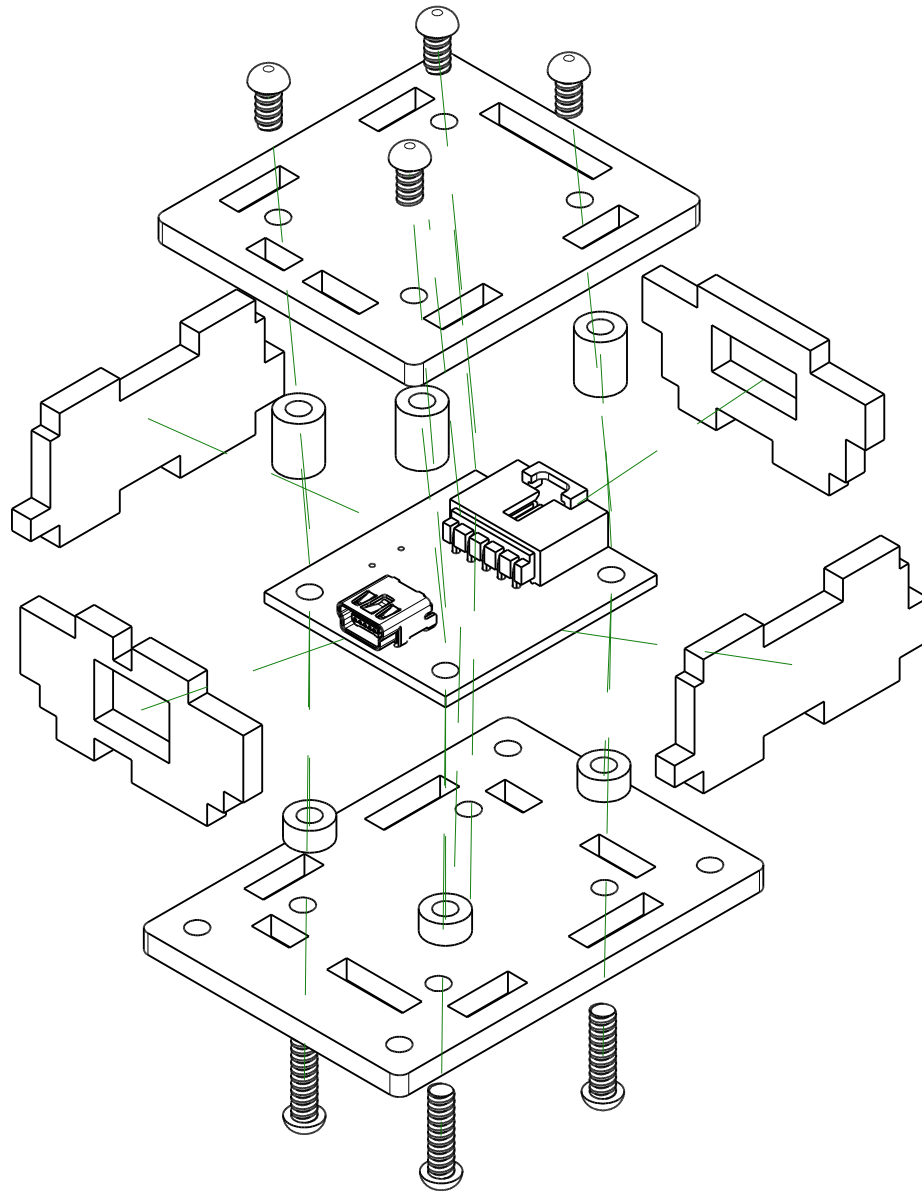

Phidget Enclosure Assembly Instructions

PN 3815 : Acrylic Enclosure for the 1057 PhidgetEncoder HighSpeed

Contents of Enclosure Kit

Assembly Instructions