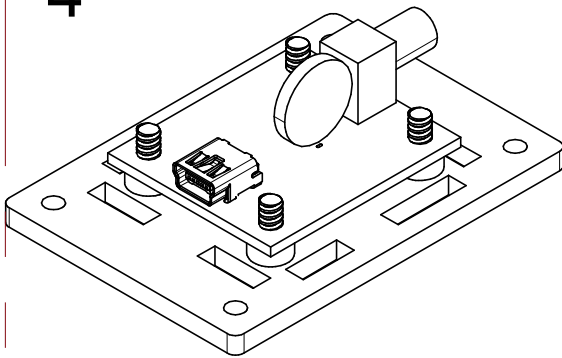

Phidget Enclosure Assembly Instructions

PN 3806 : Acrylic Enclosure for 1040 PhidgetGPS

Contents of Enclosure Kit

Assembly Instructions

1

2

3

4