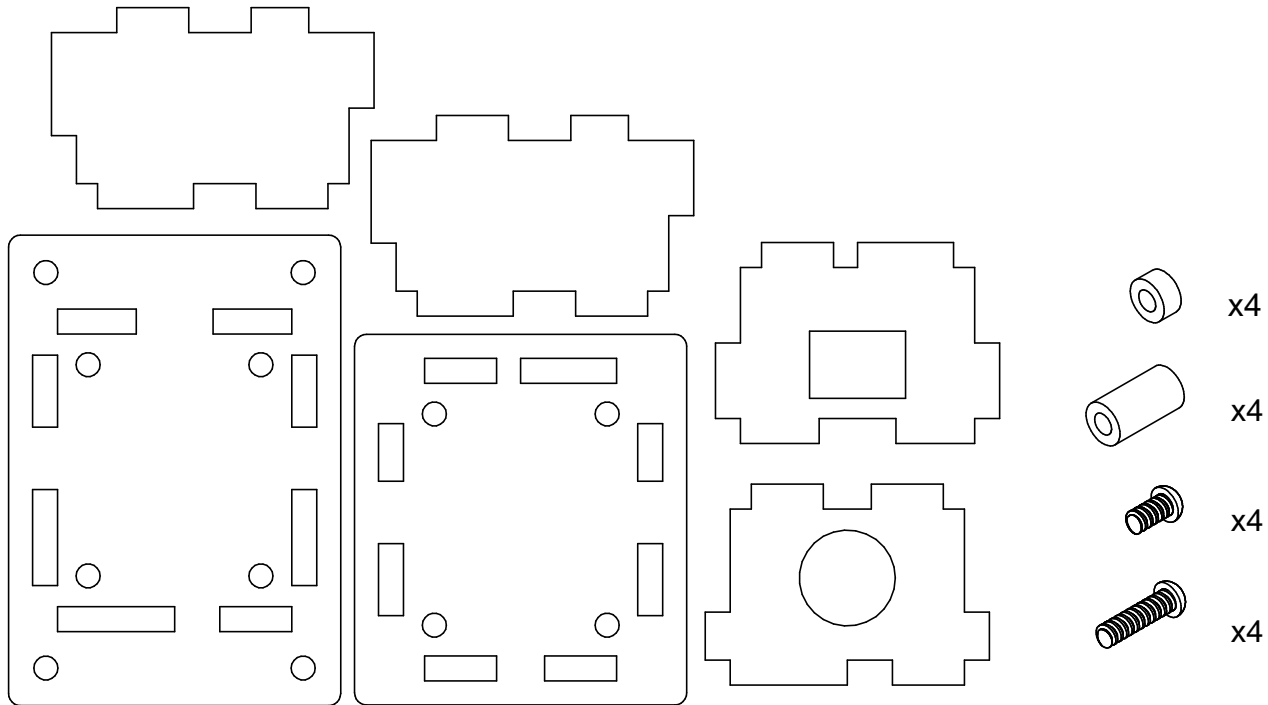

Phidget Enclosure Assembly Instructions

PN 3806 : Acrylic Enclosure for 1040 PhidgetGPS

Contents of Enclosure Kit

Assembly Instructions

1

2

3

4