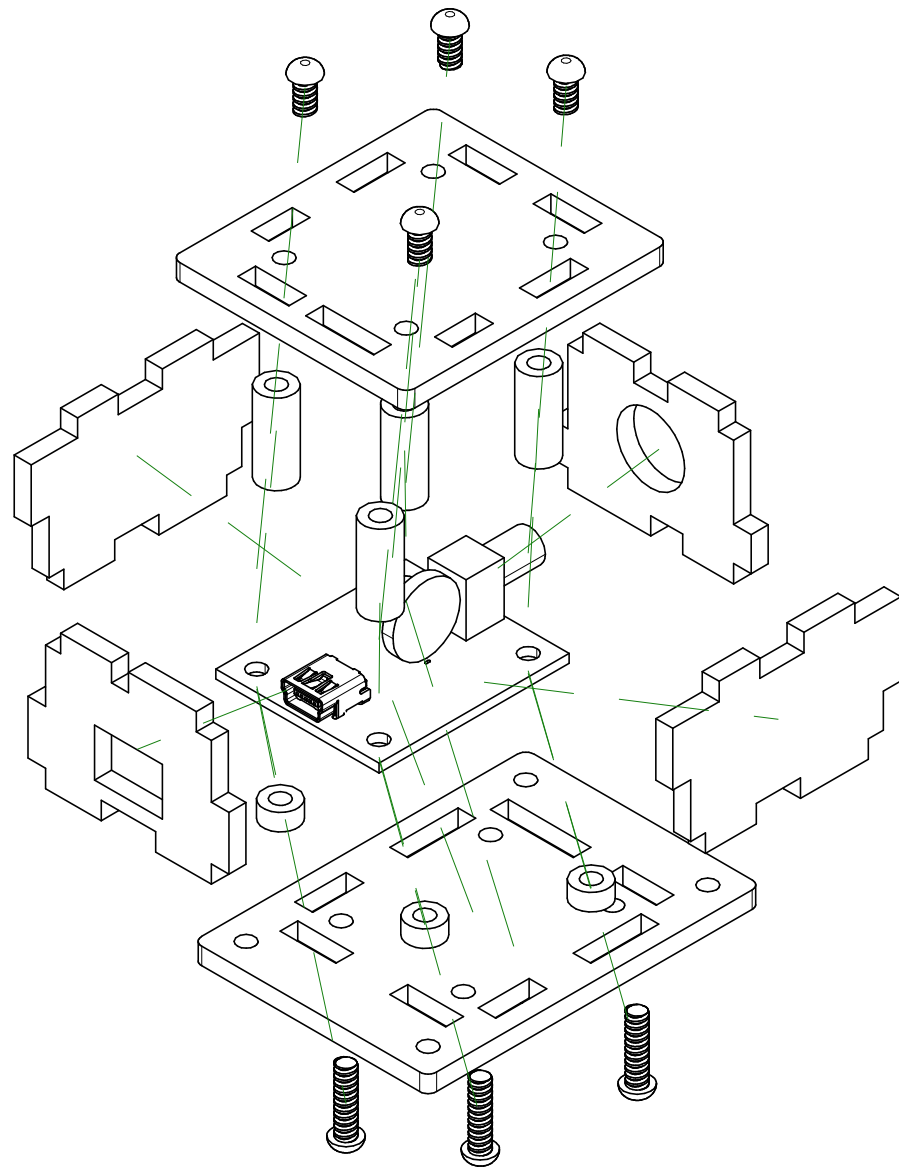

Phidget Enclosure Assembly Instructions

PN 3806 : Acrylic Enclosure for 1040 PhidgetGPS

Contents of Enclosure Kit

Assembly Instructions

1

2

3

4