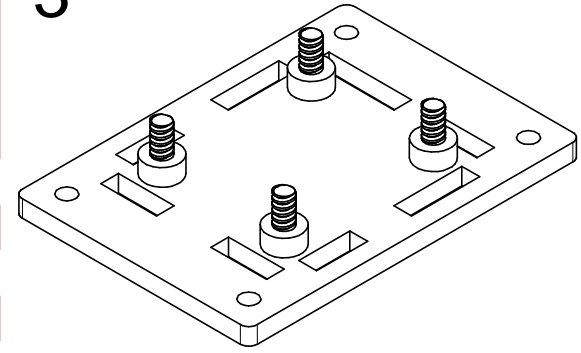

Phidget Enclosure Assembly Instructions

PN 3806 : Acrylic Enclosure for 1040 PhidgetGPS

Contents of Enclosure Kit

Assembly Instructions

1

2

3

4