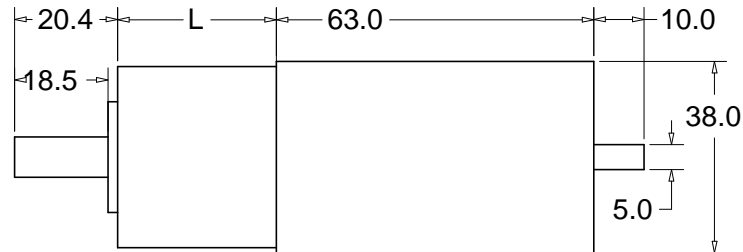

DC Motor - 12V/3.8W

Mechanical Drawing

Part Number	Length "L" (mm)
3265_0	31.5
3266_0	40.0
3267_0	48.5
3268_0	48.5

Units are in mm