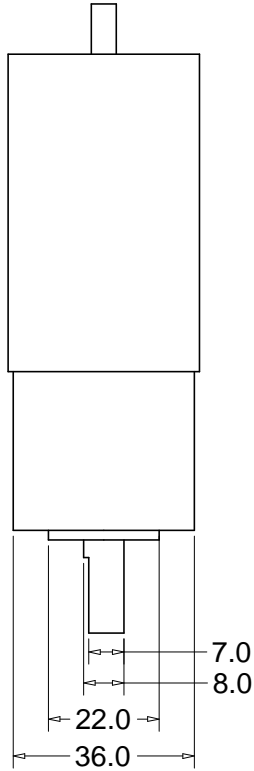

DC Motor - 12V/3.8W

Mechanical Drawing

Part Number	Length "L" (mm)
3265_0	31.5
3266_0	40.0
3267_0	48.5
3268_0	48.5

Units are in mm