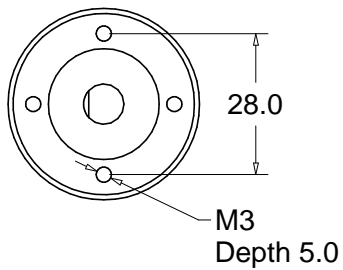

DC Motor - 12V/3.8W

Mechanical Drawing

Part Number	Length "L" (mm)
3265_0	31.5
3266_0	40.0
3267_0	48.5
3268_0	48.5

Units are in mm