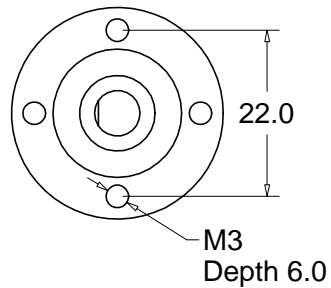

DC Motor - 12V/2.9W

Mechanical Drawing

Part Number	Length "L"(mm)
3261_0	31.5
3262_0	40.0
3263_0	48.5
3264_0	48.5

Units are in mm