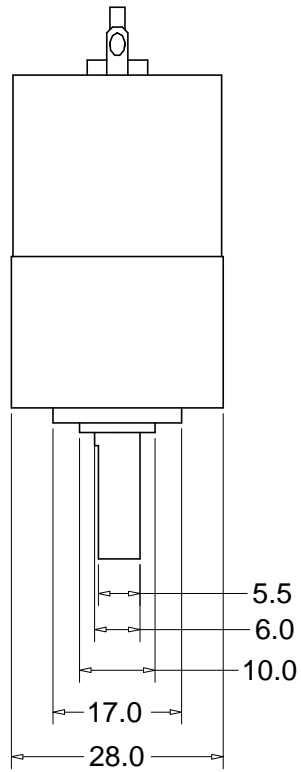

DC Motor - 12V/2.9W

Mechanical Drawing

Part Number	Length "L"(mm)
3261_0	31.5
3262_0	40.0
3263_0	48.5
3264_0	48.5

Units are in mm