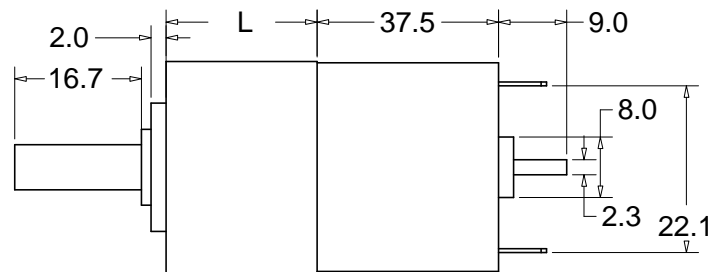

DC Motor - 12V/2.9W

Mechanical Drawing

Part Number	Length "L"(mm)
3261_0	31.5
3262_0	40.0
3263_0	48.5
3264_0	48.5

Units are in mm