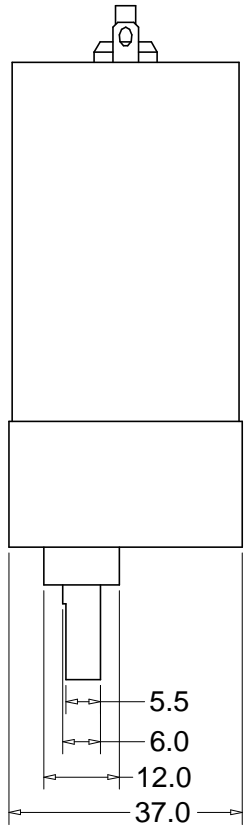

DC Motor - 12V/7W

Mechanical Drawing

Product Number	Length "L" (mm)
3258_0	19.0
3259_0	26.5
3260_0	29.0

Units are in mm