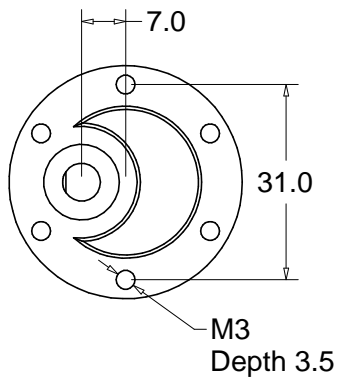

DC Motor - 12V/7W

Mechanical Drawing

Product Number	Length "L" (mm)
3258_0	19.0
3259_0	26.5
3260_0	29.0

Units are in mm