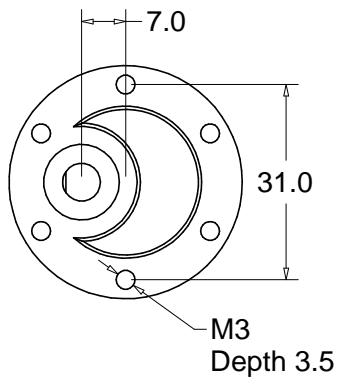

DC Motor - 12V/7W

Mechanical Drawing

Product Number	Length "L" (mm)
3258_0	19.0
3259_0	26.5
3260_0	29.0

Units are in mm