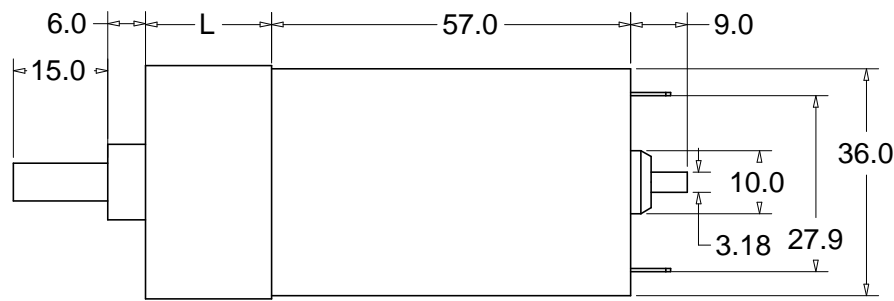

DC Motor - 12V/7W

Mechanical Drawing

Product Number	Length "L" (mm)
3258_0	19.0
3259_0	26.5
3260_0	29.0

Units are in mm