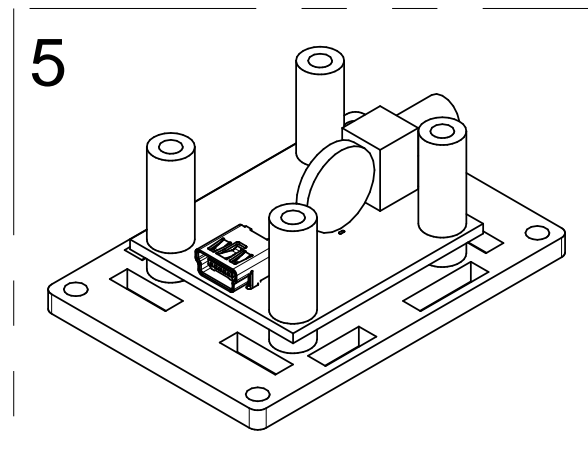

Assembly Instructions