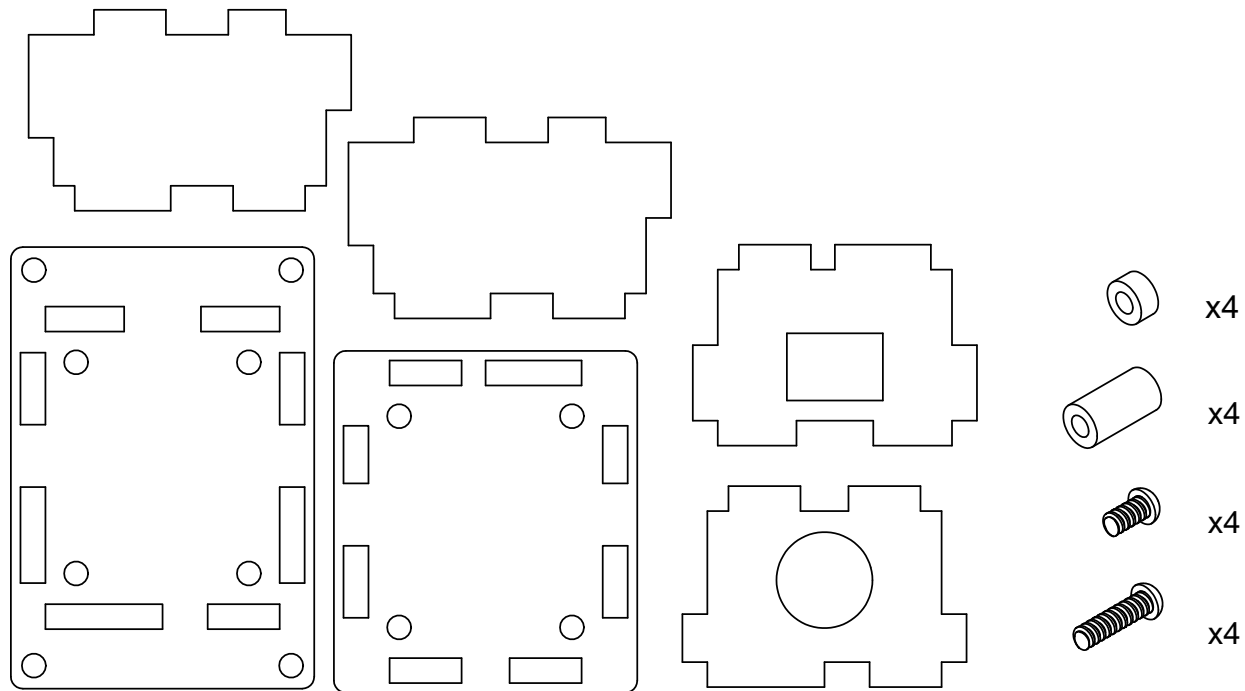

# Phidget Enclosure Assembly Instructions

PN 3806 : Acrylic Enclosure for 1040 PhidgetGPS

# Contents of Enclosure Kit