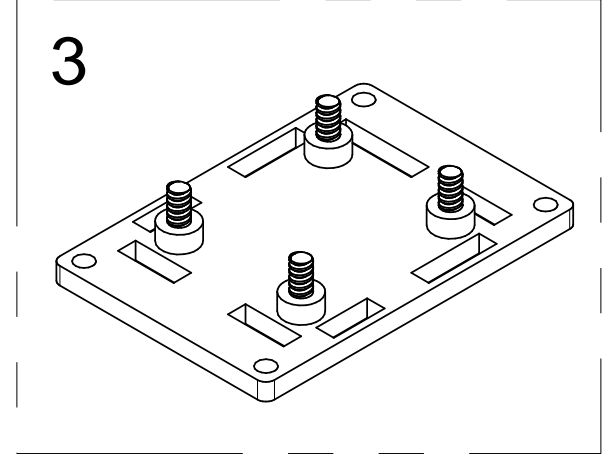

Assembly Instructions