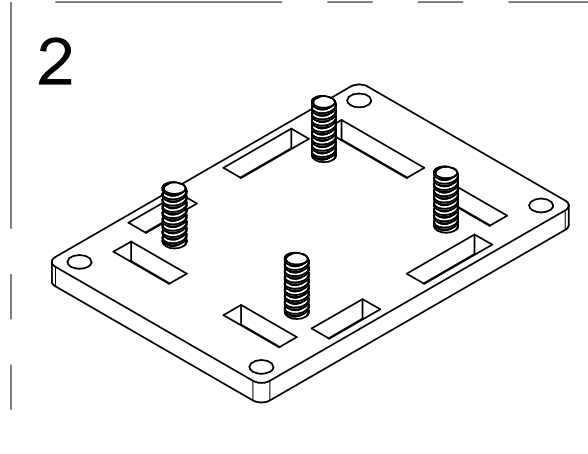

Assembly Instructions