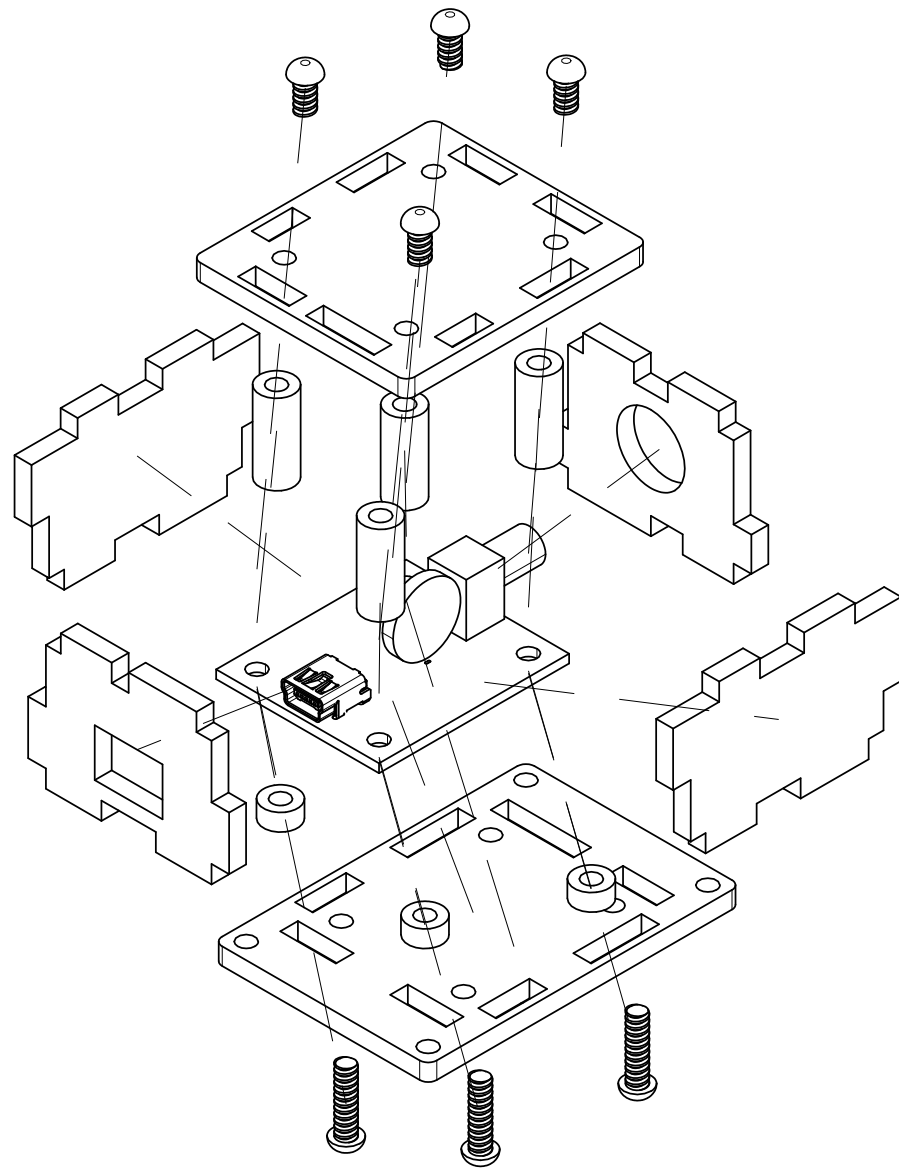

# Phidget Enclosure Assembly Instructions

PN 3806 : Acrylic Enclosure for 1040 PhidgetGPS

# Contents of Enclosure Kit

# Assembly Instructions

7

8

9