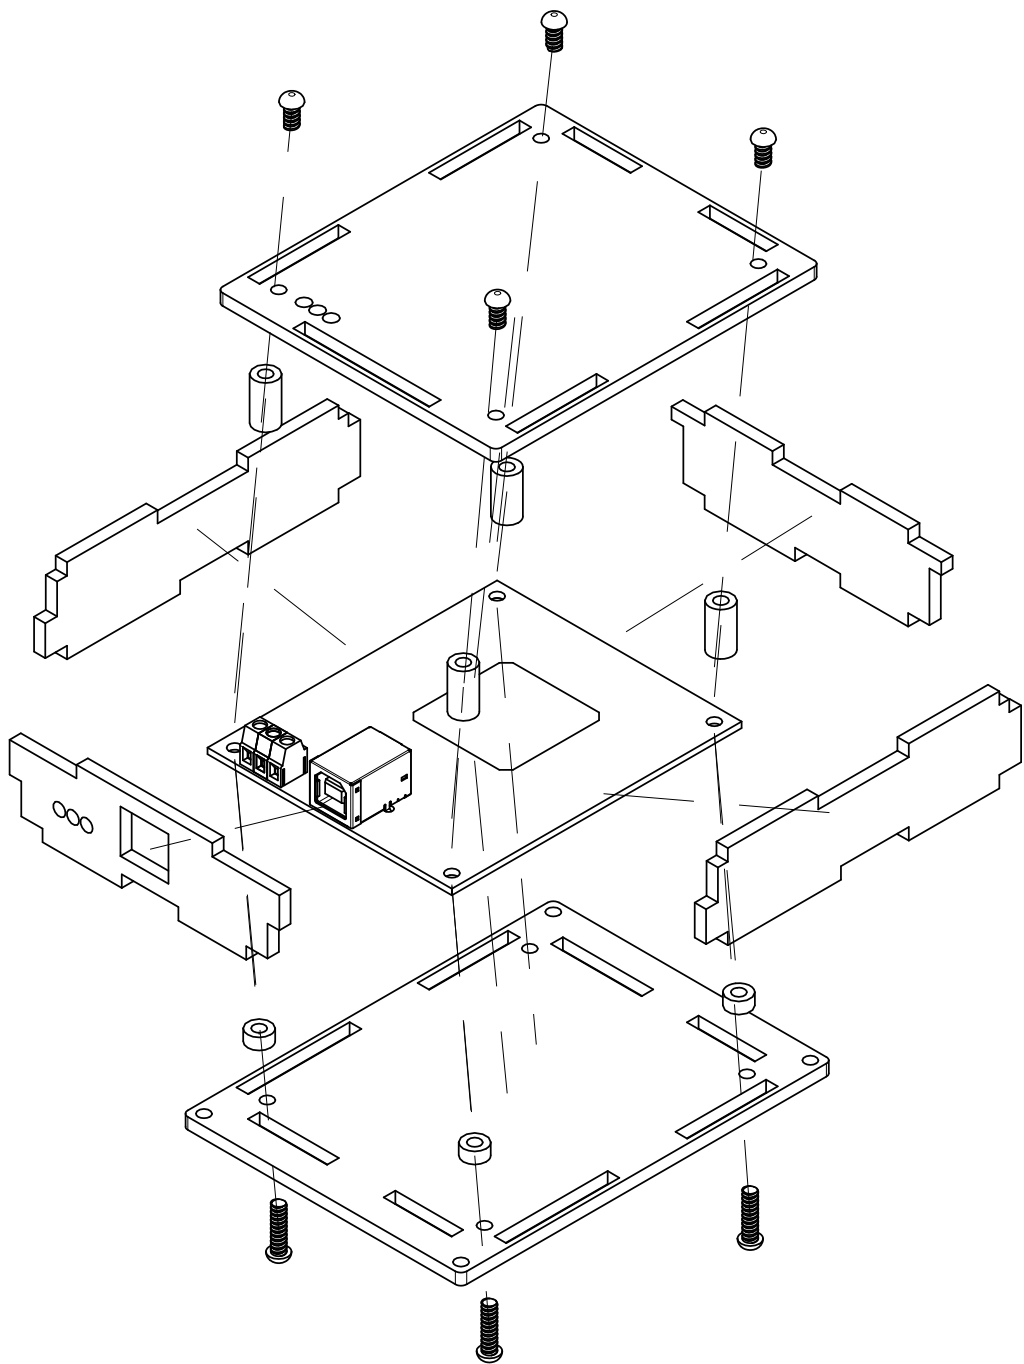

Phidget Enclosure Assembly Instructions

PN 3805 : Acrylic Enclosure for 1023 PhidgetRFID

Contents of Enclosure Kit

-  x4
-  x4
-  x4
-  x4

Assembly Instructions

5

6

7