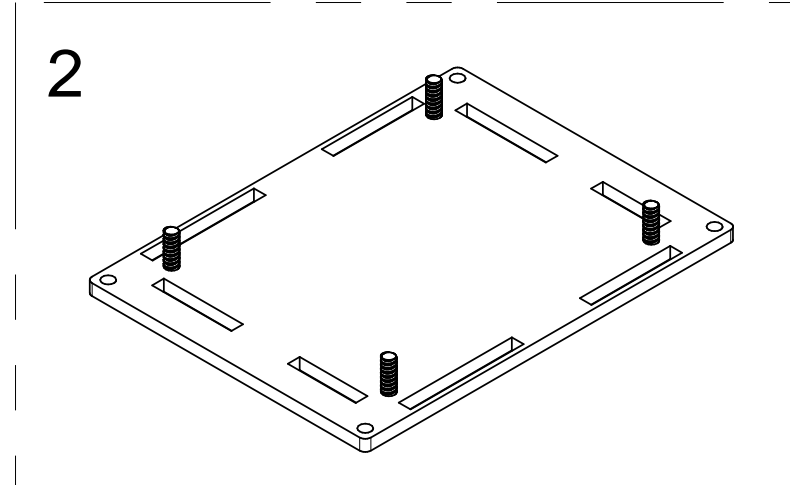

Phidget Enclosure Assembly Instructions

PN 3805 : Acrylic Enclosure for 1023 PhidgetRFID

Contents of Enclosure Kit

-  x4
-  x4
-  x4
-  x4

Assembly Instructions

5

6

7