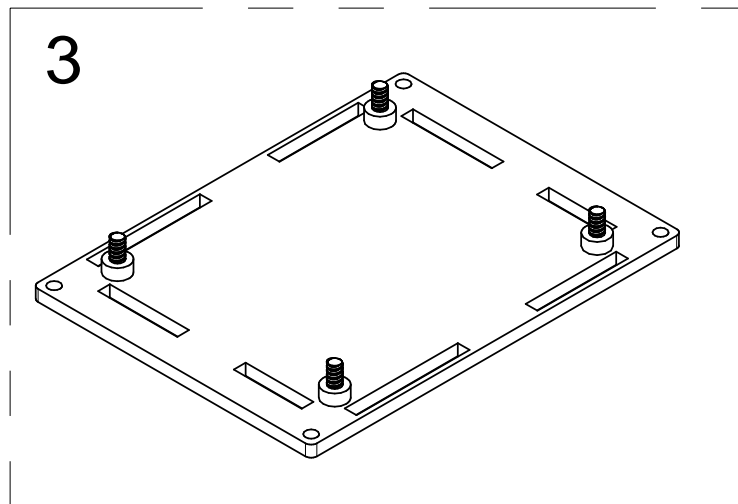

Phidget Enclosure Assembly Instructions

PN 3805 : Acrylic Enclosure for 1023 PhidgetRFID

Contents of Enclosure Kit

-  x4
-  x4
-  x4
-  x4

Assembly Instructions

5

6

7